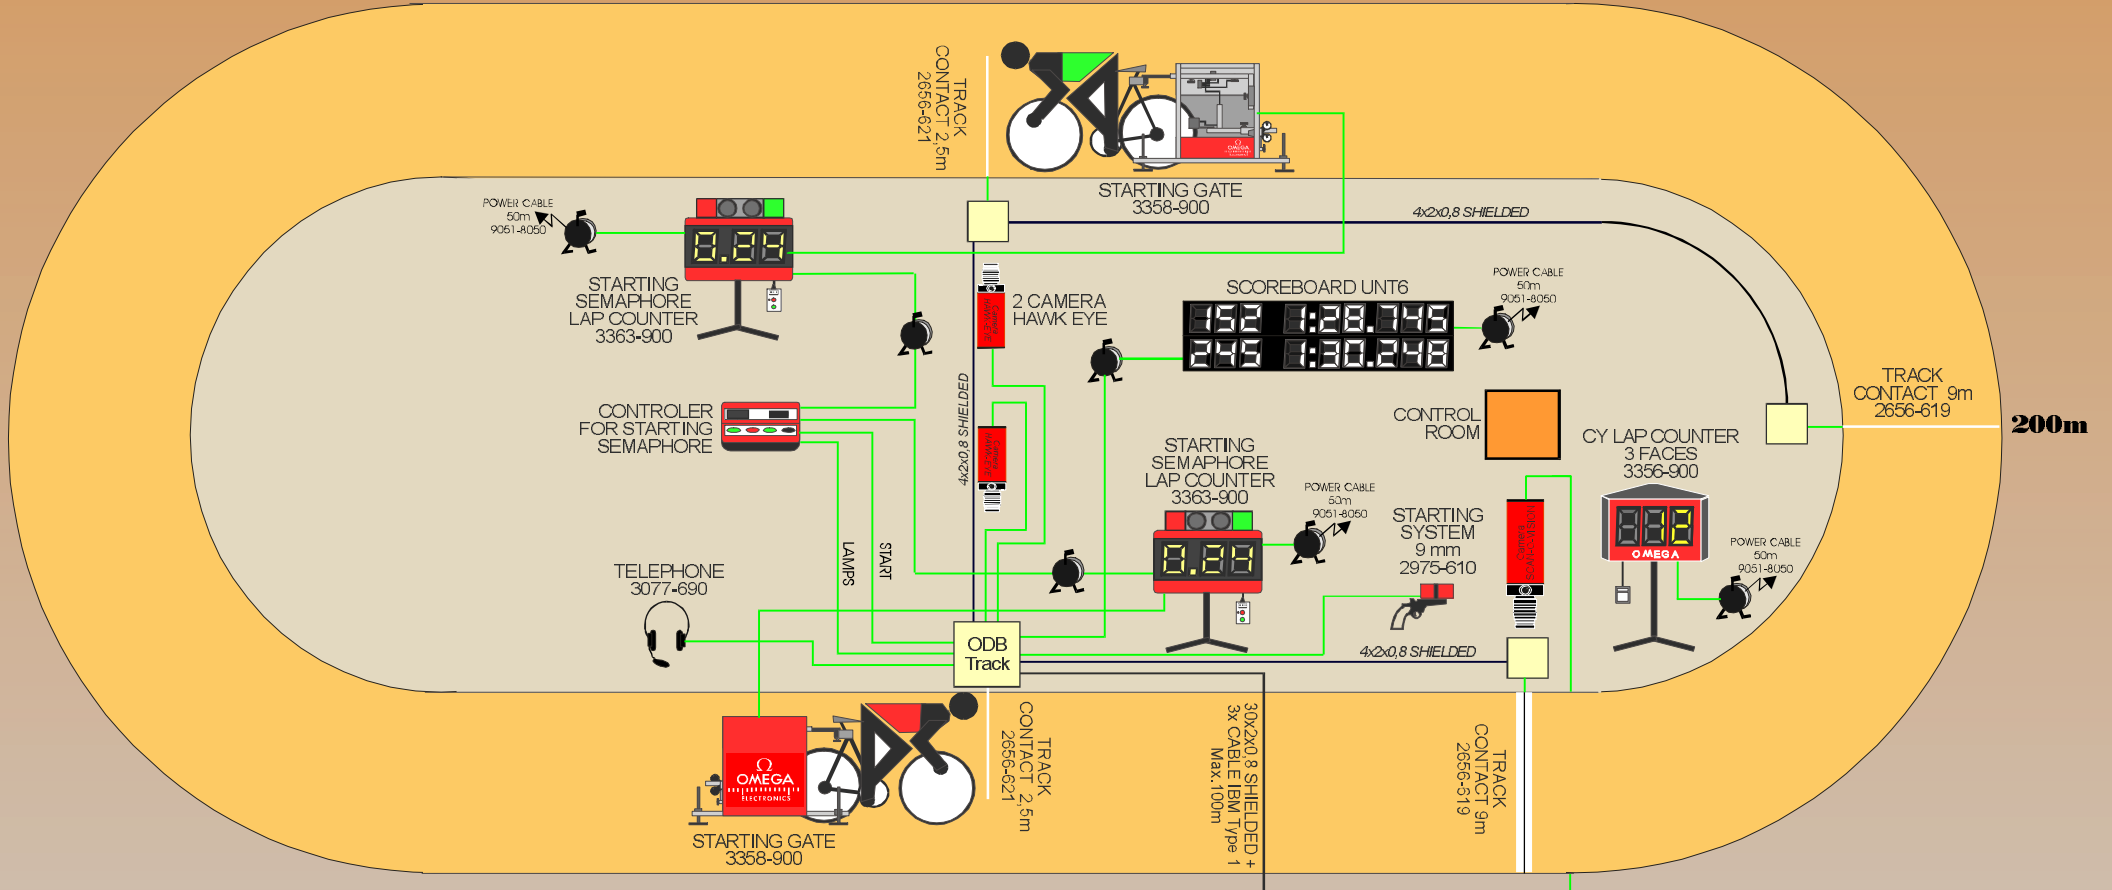

TIME KEEPING SYSTEM FOR TRACK CYCLING FIXED CABLING

5013-1000