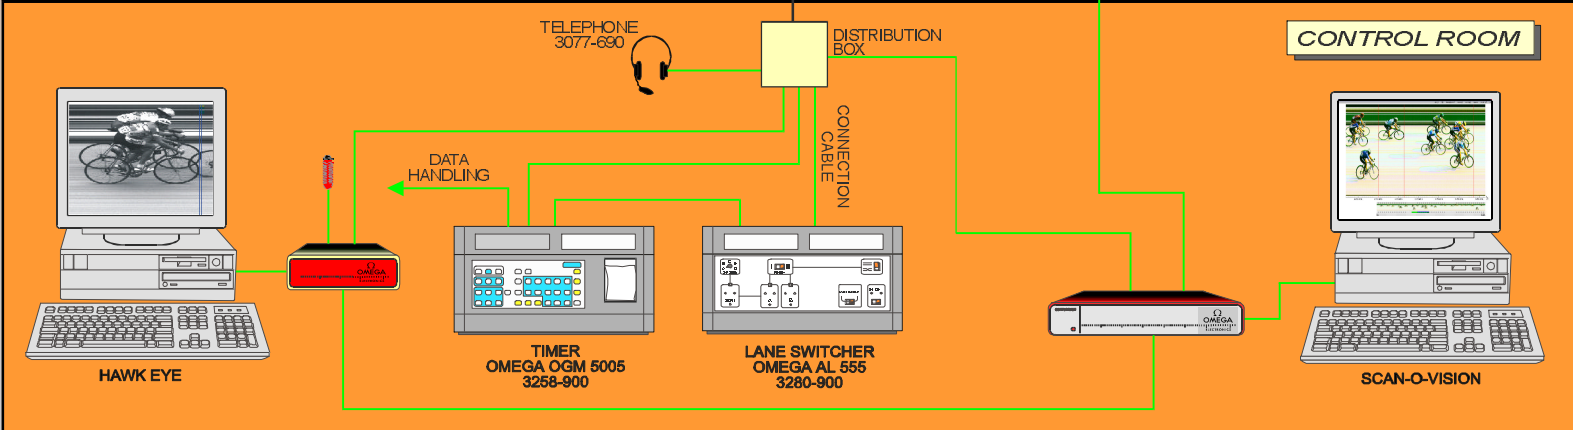

TIME KEEPING SYSTEM FOR TRACK CYCLING FIXED CABLING

5013-1000