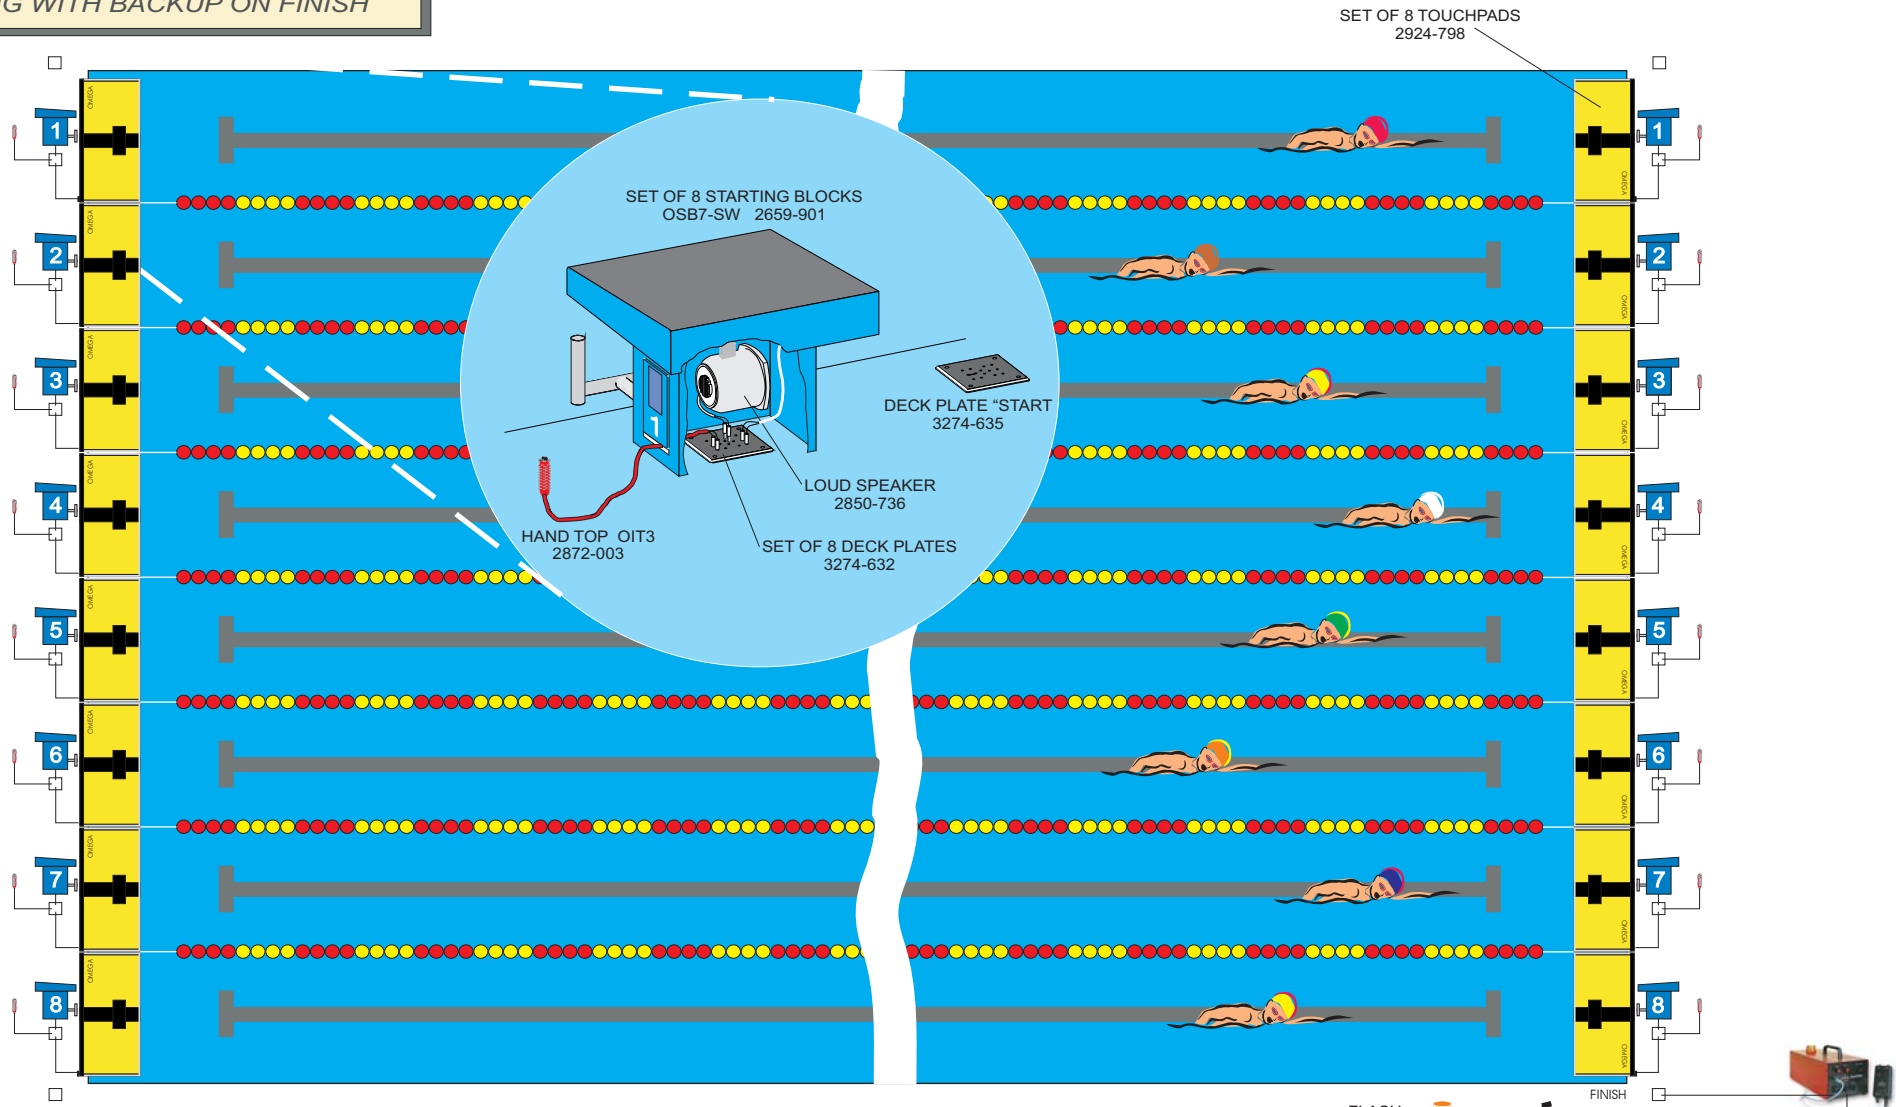

**TIME KEEPING SYSTEM FOR SWIMMING POOL
FIXED CABLING WITH BACKUP ON FINISH**

SET OF 8 STARTING BLOCKS
OSB7-SW 2659-901

HAND TOP OIT3
2872-003

DECK PLATE *START
3274-635

LOUD SPEAKER
2850-736

SET OF 8 DECK PLATES
3274-632

FLASH 2850-710

FINISH

StartTime 2850-737

Fixed wiring